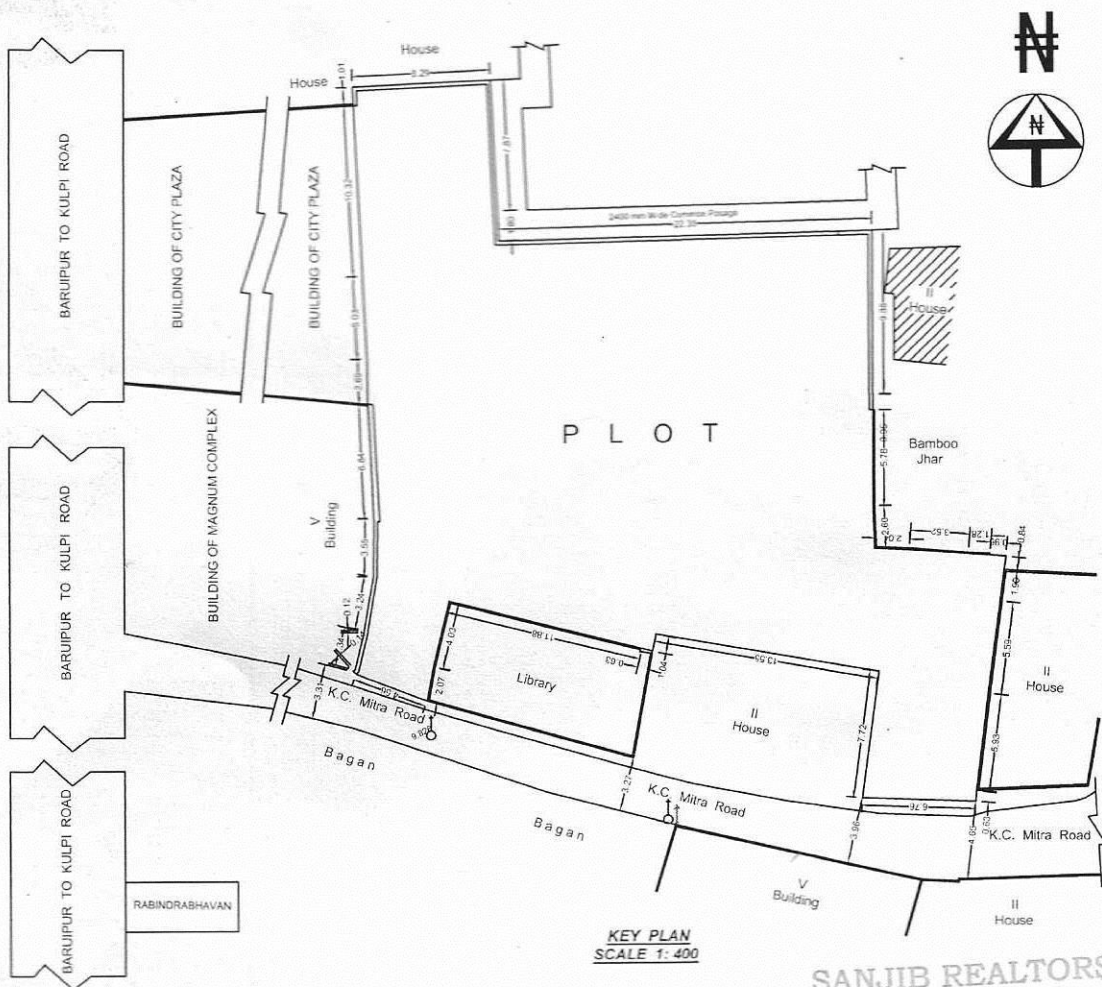

PRODUCED BY AN AUTODESK EDUCATIONAL PRODUCT

KEY PLAN  
SCALE 1: 400

SANJIB REALTORS

*Saib Saib*  
Proprietor

SIGNATURE OF OWNER / DEVELOPER

LATITUDE:- 22° 21' 18" N  
LONGITUDE:- 88° 25' 10" E

9230480848 2433 7341 sanjibrealtors@gmail.com